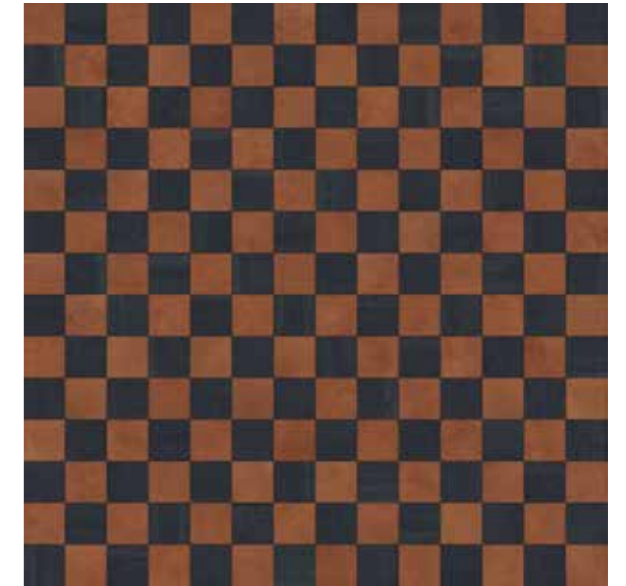

Neutral earthy tones combine and contrast to perfectly demonstrate how this graphic, symmetrical design can work in more traditional schemes.

Shown here
Stucco Clay
Stucco Quartz

Chequer

Two modern stones and a mini scale design combine perfectly to inject a traditional look into any space.

Tile sizes: 101.6 x 101.6mm

1

Pattern

2

Colourways

Chequer Queenside DC484

Chequer Queenside DC484

Sleek, deep grey Graphite Slate is offset by the rich terracotta of Encaustic Jasper for a bold, traditional look.

Shown here
Graphite Slate
Encaustic Jasper

Chequer Mono DC485

Dark grey and brilliant white provide beautiful contrast in this sleek and contemporary colour scheme.

Shown here
Graphite Slate
Pure Plain White