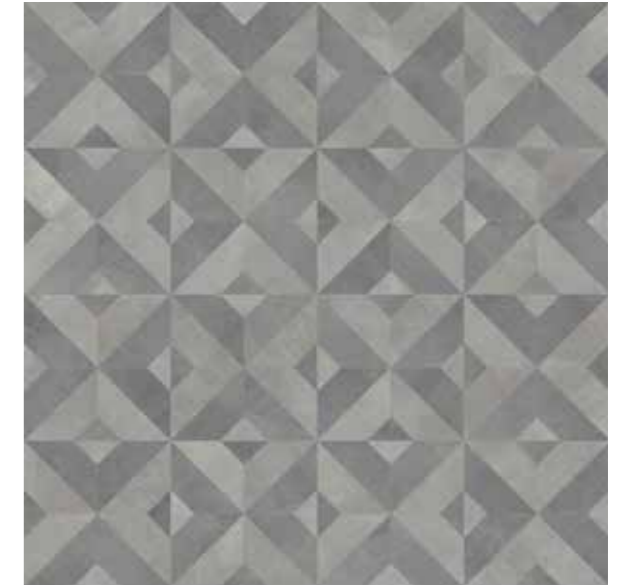

▶
Echo Shadow DC457

Obscure the angular intricacy of Echo by blending two shadowy complementary greys, for a soft yet contemporary design.

Shown here
Modernist Lintel
Modernist Spire