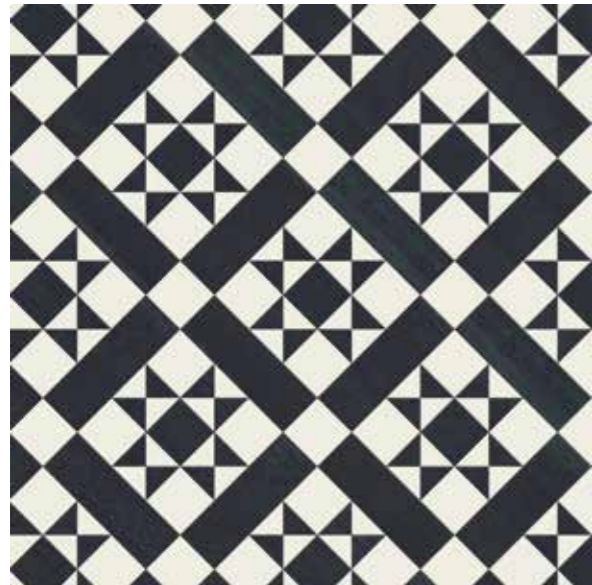

Amtico Décor Designs

Amtico Décor is a stylish flooring collection that will take you effortlessly back to the Victorian era. Based on designs from the Amtico archives, Décor works equally well in period and contemporary settings, to cover an entire floor or to create a focal point.

Classic

A kaleidoscope pattern in complementary colours. Use alone, or add a unique decorative border for harmonious style.