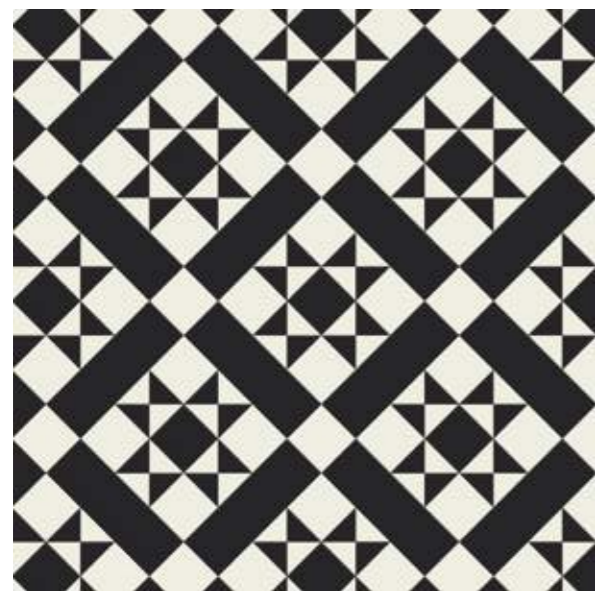

▶
Classic Aquamarine DC478
Think stone, sea and sky - a muted
palette that brings harmony to
a living space. This accessible
design will work alone or alongside
a complementary product.

Shown here
Stucco Flax, Diffusion Chambray, Diffusion
Charcoal, Stucco Quartz & Stucco Putty

◀
Classic Moderna DC313
The ultimate black and
white pattern, made with
pure colour for a clean, bold
and detailed floor design.

Shown here
Pure Plain White
Pure Plain Black