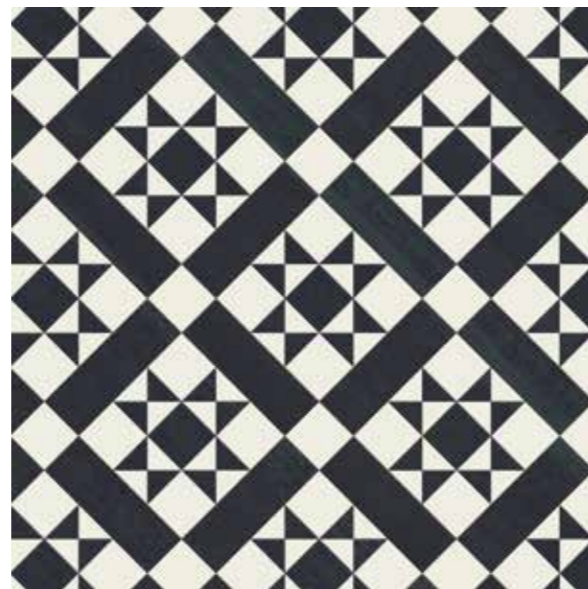

Echo

A contemporary pattern which uses a simple two-colour combination to form a geometric, reflective design. Equally beautiful as a bold statement to flood a floor, or as a ceramic-style decorative rug feature.

1

Pattern

5

Colourways

Layout Illustration

Assembled Tile

Classic Aquamarine DC478

▶
Classic Mono DC257
 Make a statement with bold
 and beautiful black and white.
 This classic pairing creates a
 stylish welcome in a hallway.

Shown here
 Pure Plain White
 Graphite Slate

▶
Classic Aquamarine DC478
 Think stone, sea and sky - a muted
 palette that brings harmony to
 a living space. This accessible
 design will work alone or alongside
 a complementary product.