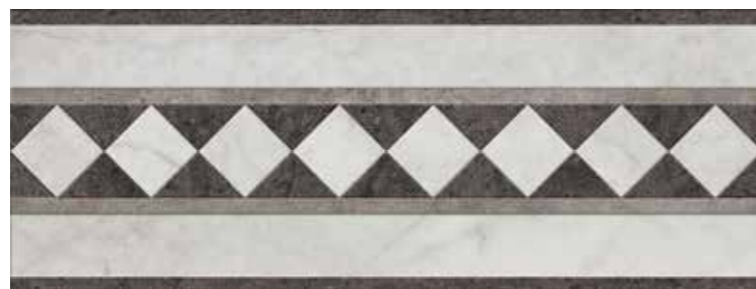

▶
Classic Argent DC294

This striking design epitomises classic beauty in this marble and metallic grey stone combination.

Shown here
Onyx Marble, Stria Volcanic
& Kura Caraway

◀
**Marble Diamond
Border DC296B**

Designed specifically for Classic Argent, this border perfectly complements the design to create maximum impact.

Marble Diamond Corner DC296C

Shown here
Onyx Marble, Stria Volcanic & Kura Caraway