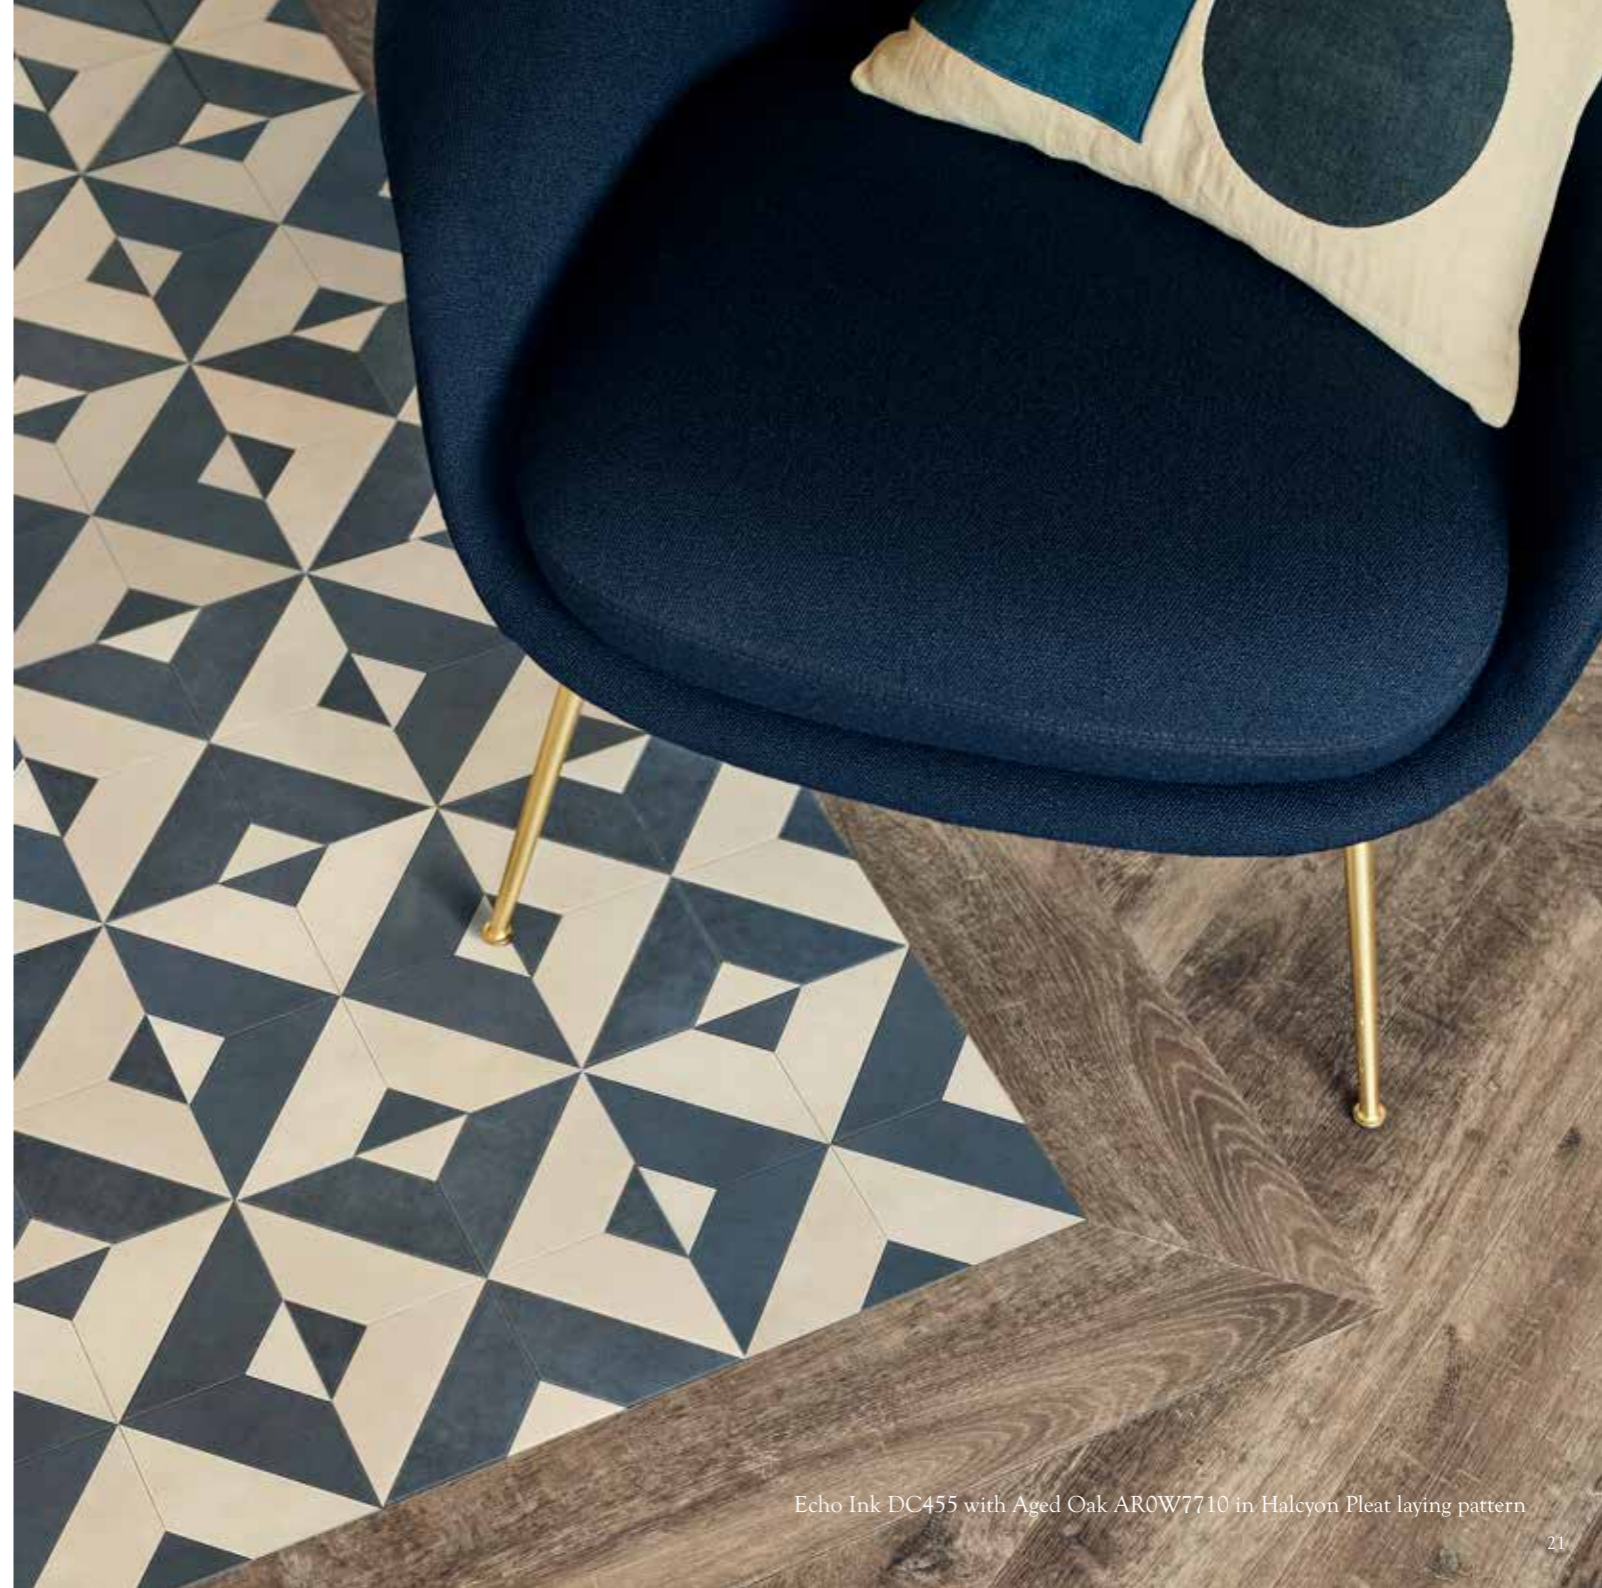

Echo Ink DC455 with Aged Oak AR0W7710 in Halcyon Pleat laying pattern