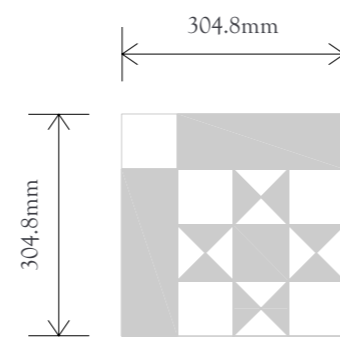

Assembled Tile