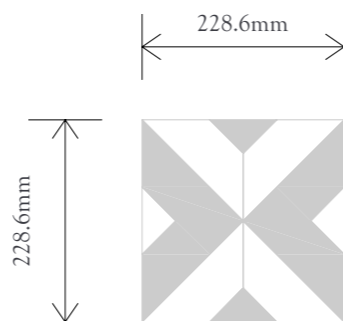

Assembled Tile